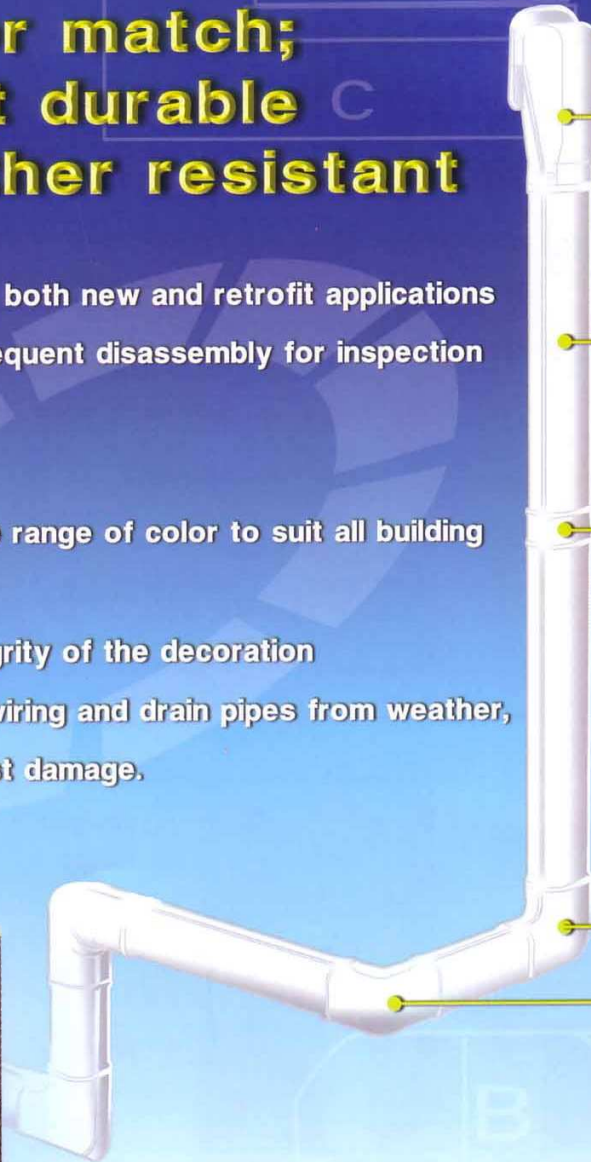

บริษัท เอส.ซี.เอ็น. โลหะภัณฑ์ จำกัด
S.C.N METAL WORKS CO.,LTD.

**Easy to install;
Color match;
Light durable
and weather resistant**

- ✓ Easy to install for both new and retrofit applications
- ✓ Permit easy subsequent disassembly for inspection or additions
- ✓ Light and durable
- ✓ Available in a wide range of color to suit all building color schemes
- ✓ Preserve the integrity of the decoration
- ✓ Protect linesets, wiring and drain pipes from weather, vandalism and pest damage.

**Easy to install; Color match;
Light durable and weather resistant**

Slim Elbow (ข้อศอก)					
Image	A	B	C	pcs/pkg	Diagram
 SK-75	84	67	130	20	
Slim Joint (ข้อต่อตรง)					
Image	A	B	C	pcs/pkg	Diagram
	84	67	50	20	
Slim Elbow (ข้อศอก)					
Image	A	B	C	pcs/pkg	Diagram
 SC-75	84	67	118	20	